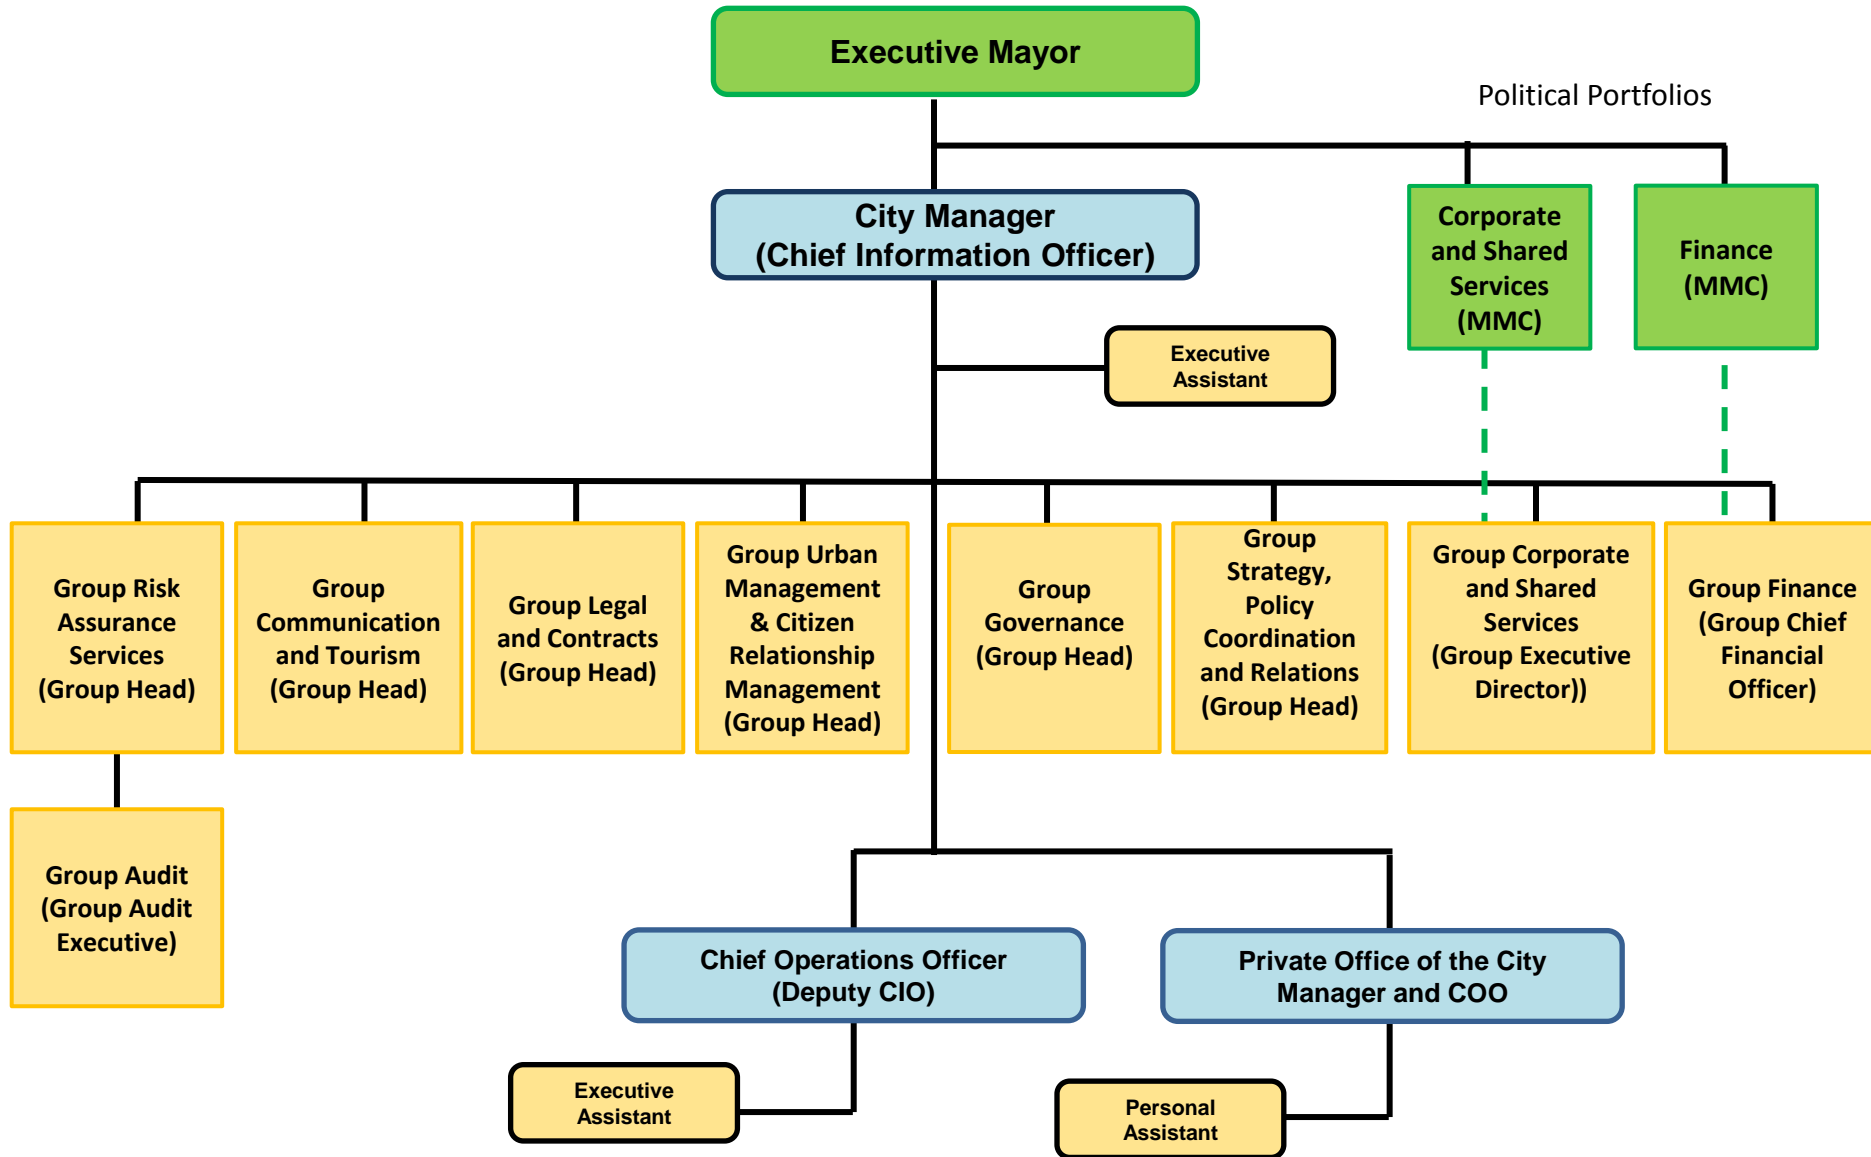

# CoJ Line Functions reporting to City Manager, MEs and relevant political portfolios

# Office of the City Manager, Group Functions and relevant political portfolios

# High Level Structure of Political Offices

---