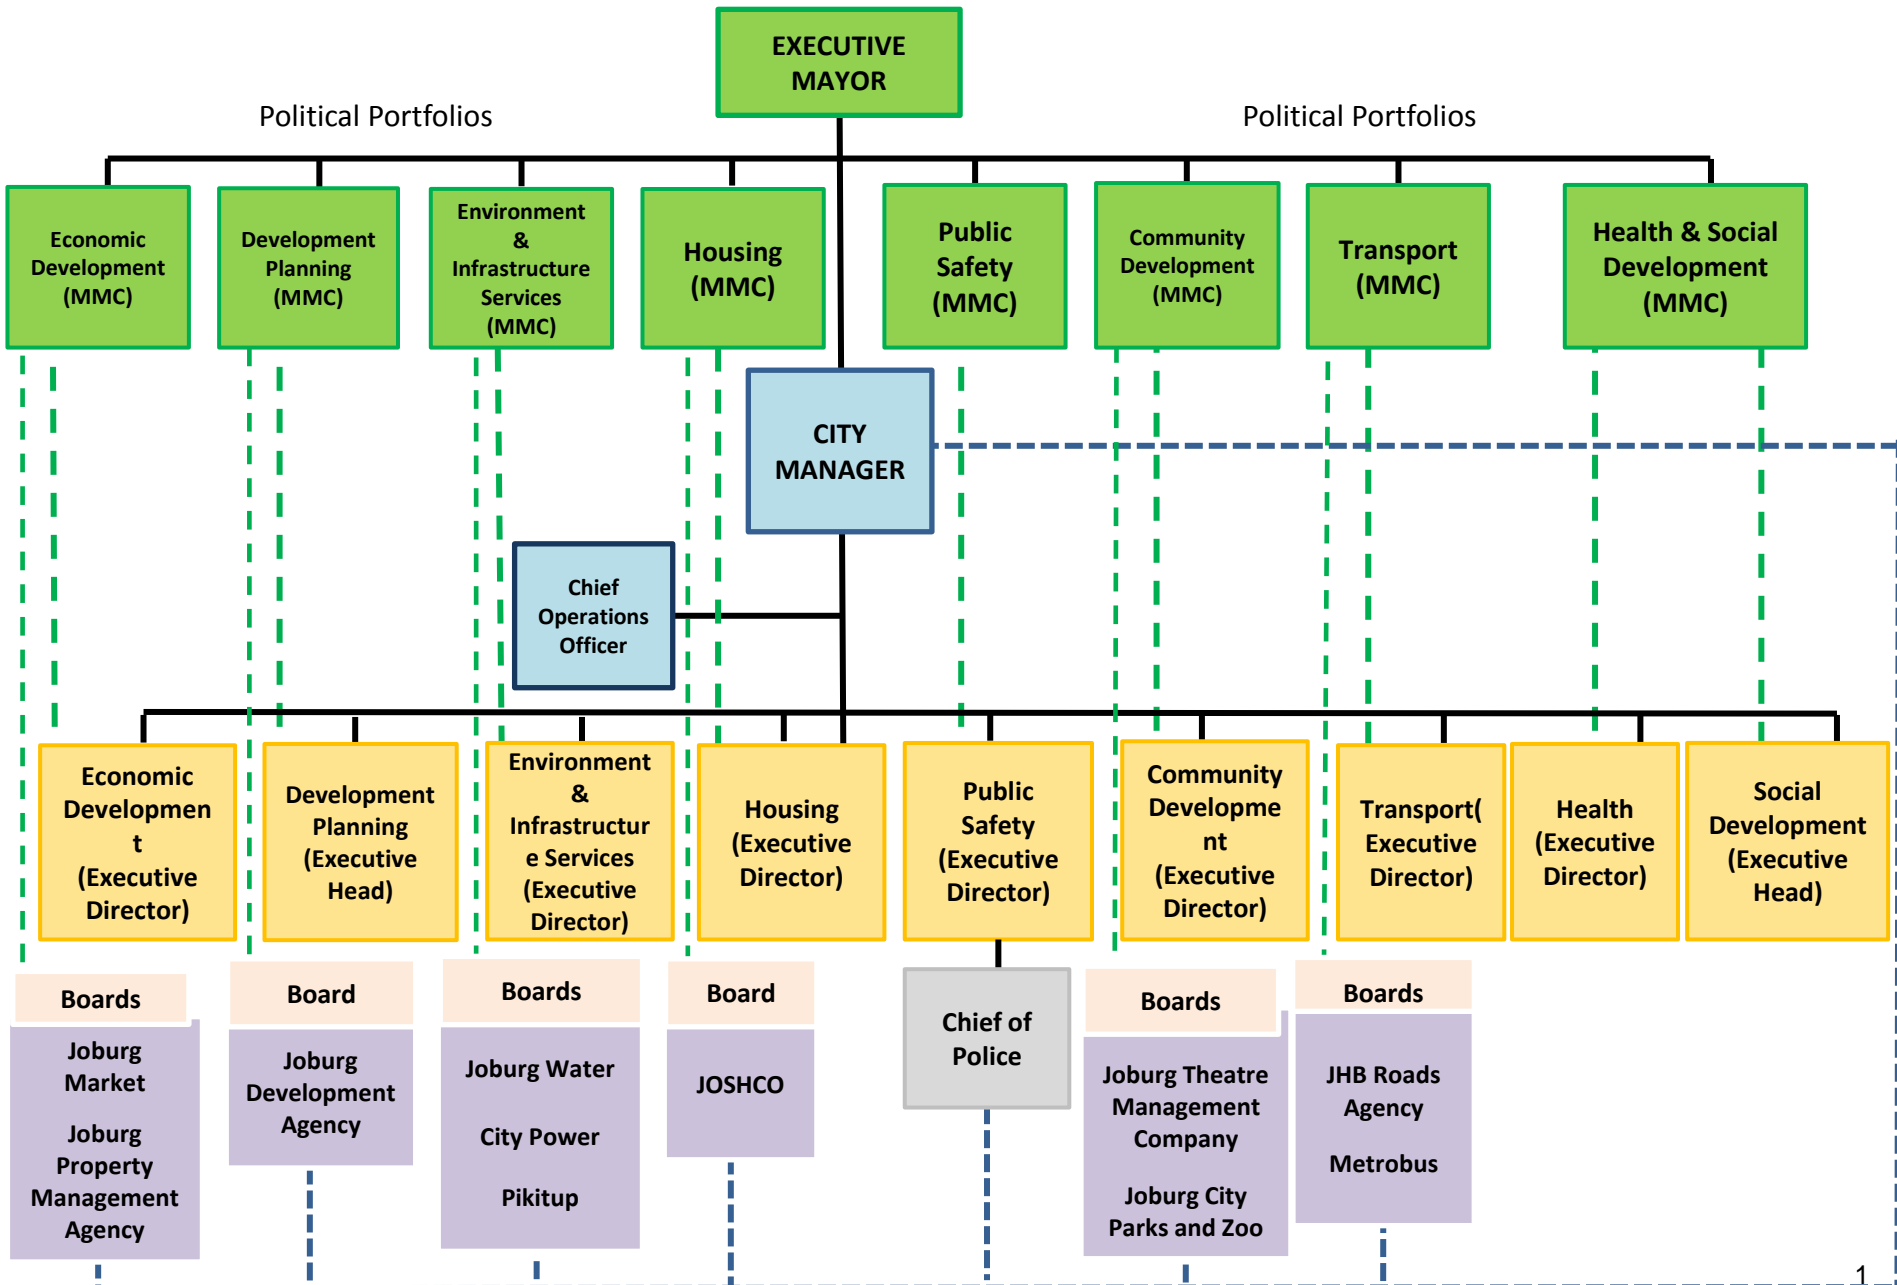

# CoJ Line Functions reporting to City Manager, MEs and relevant political portfolios

# Office of the City Manager, Group Functions and relevant political portfolios

# High Level Structure of Political Offices

---