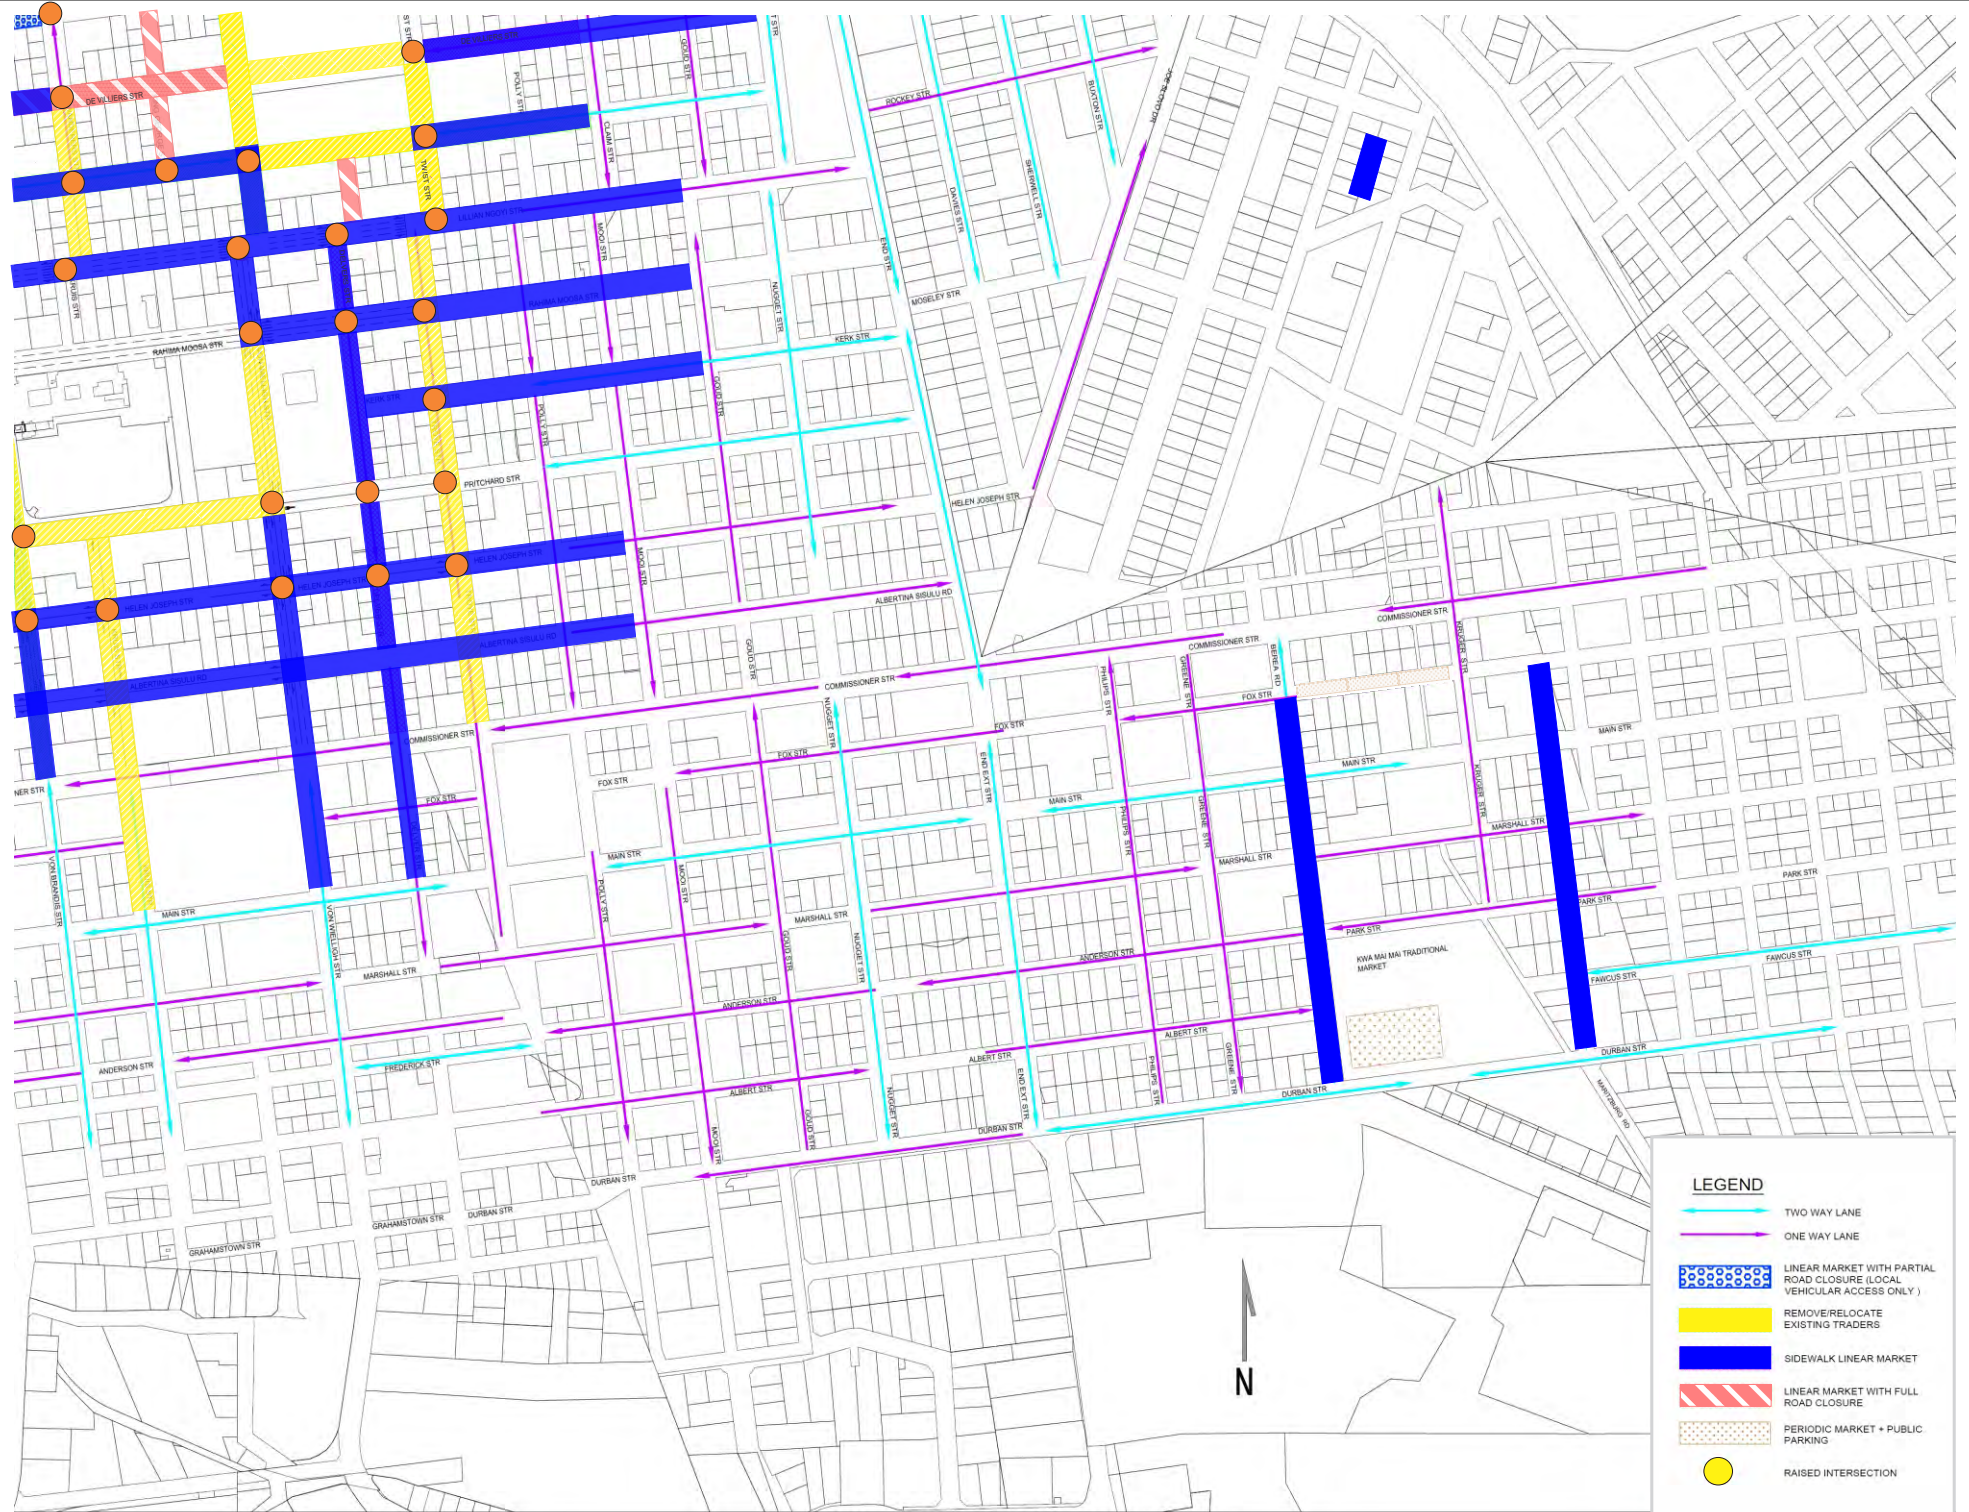

HILLBROW HEALTH PRECINCTS

LEGEND	
	TWO WAY LANE
	ONE WAY LANE
	LINEAR MARKET WITH PARTIAL ROAD CLOSURE (LOCAL VEHICULAR ACCESS ONLY)
	REMOVE/RELOCATE EXISTING TRADERS
	SIDEWALK LINEAR MARKET
	LINEAR MARKET WITH FULL ROAD CLOSURE
	PERIODIC MARKET + PUBLIC PARKING
	RAISED INTERSECTION

HIGH COURT & TRANSIT PRECINCTS

KWA MAI MAI TRADITIONAL MARKET