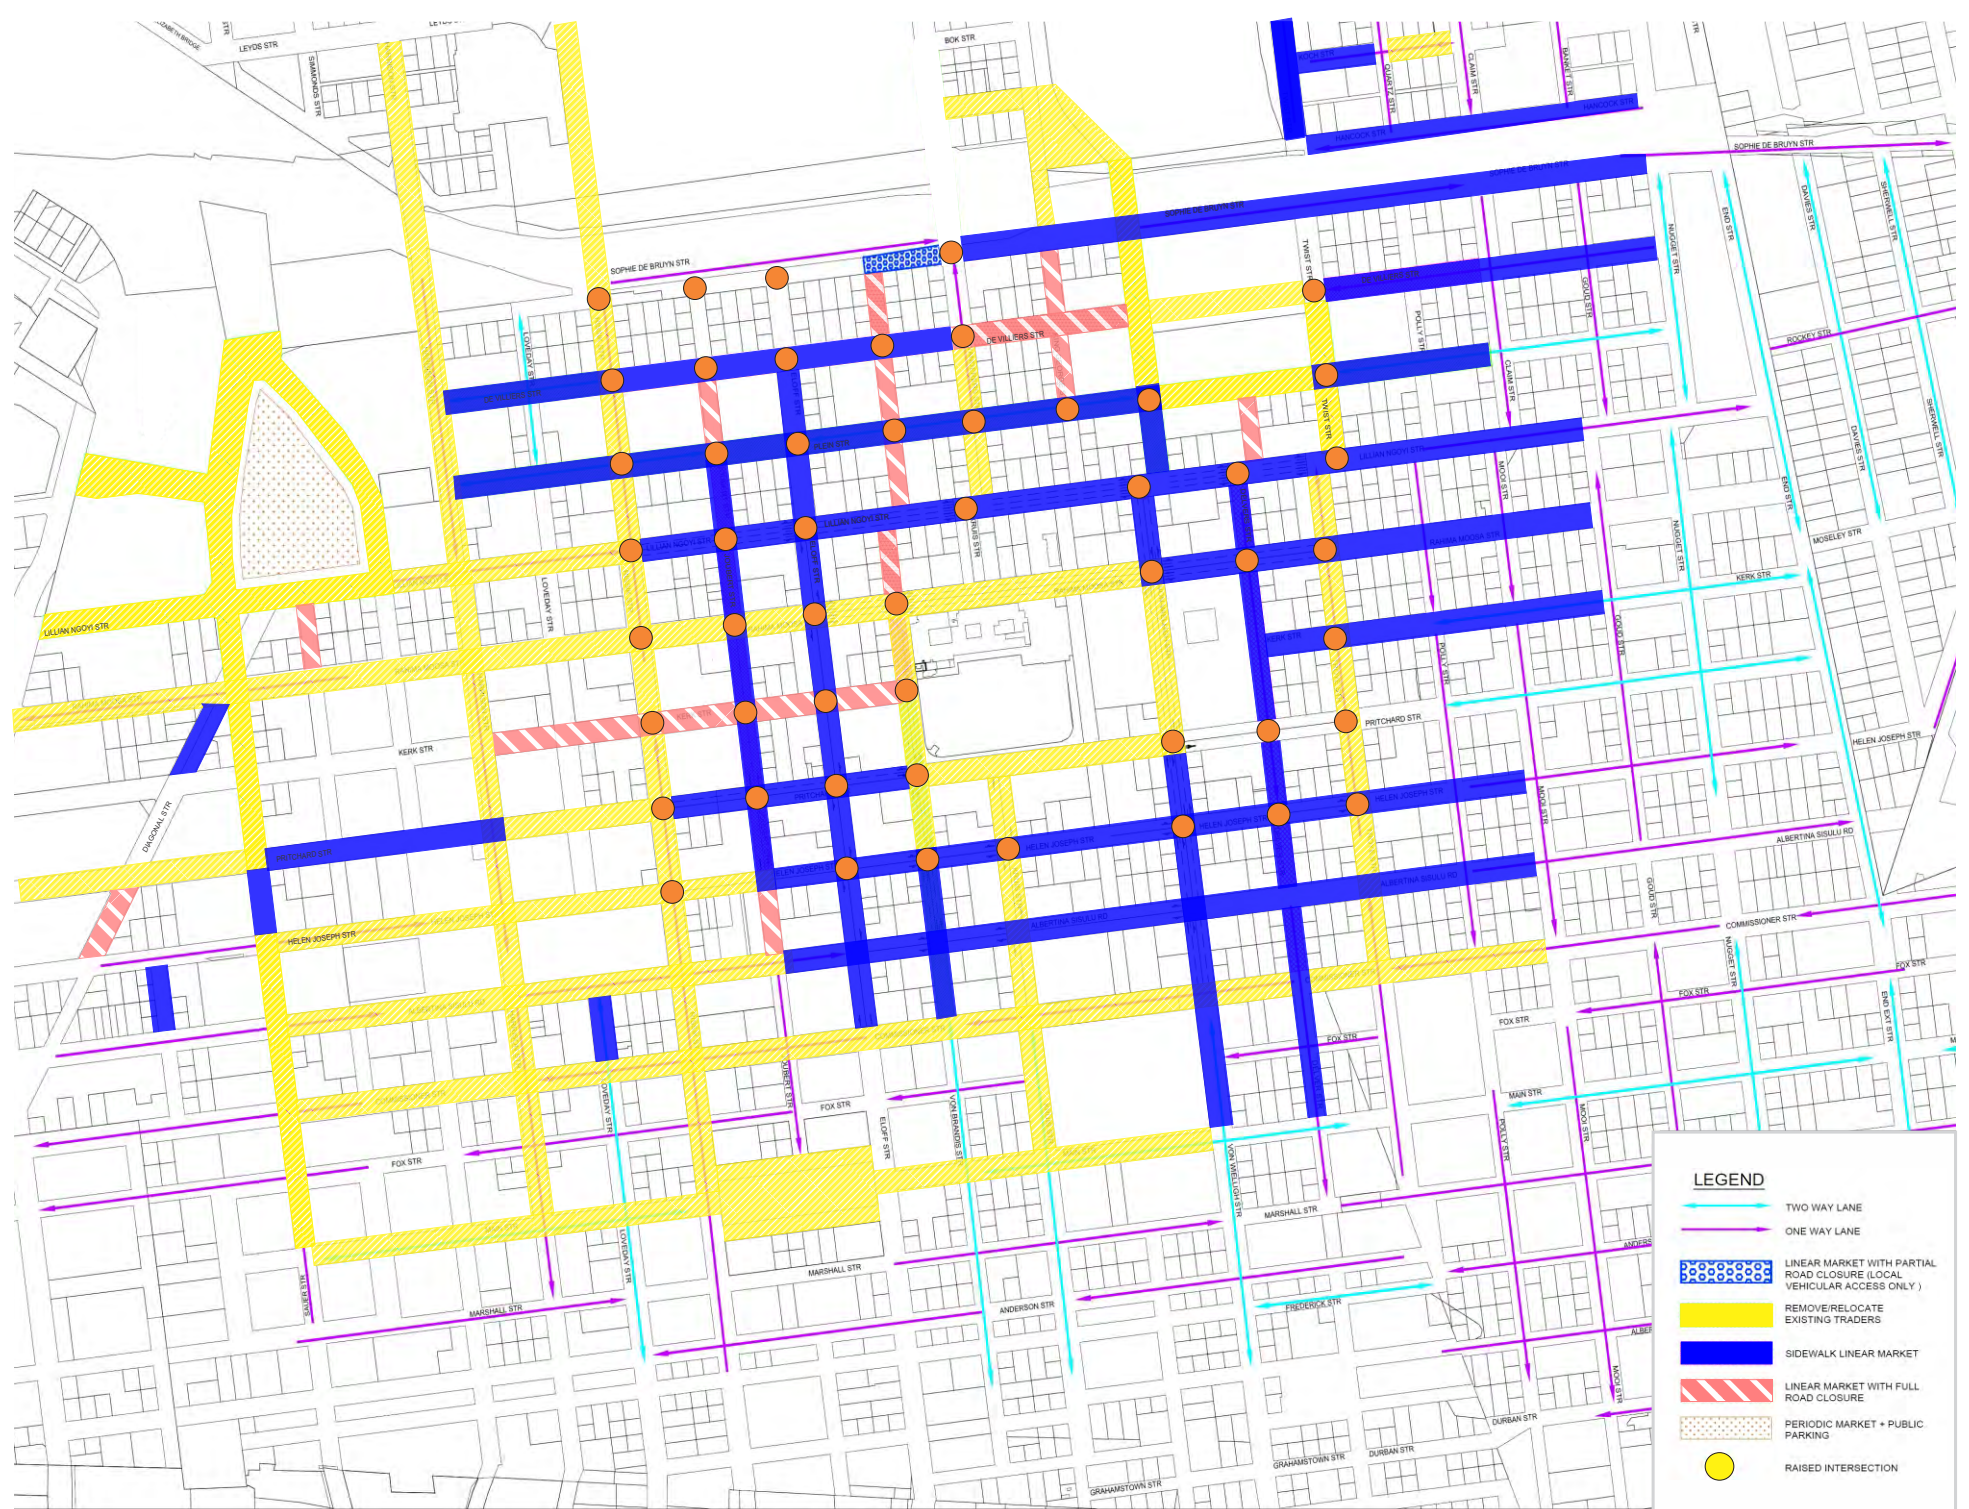

HILLBROW HEALTH PRECINCTS

LEGEND	
	TWO WAY LANE
	ONE WAY LANE
	LINEAR MARKET WITH PARTIAL ROAD CLOSURE (LOCAL VEHICULAR ACCESS ONLY)
	REMOVE/RELOCATE EXISTING TRADERS
	SIDEWALK LINEAR MARKET
	LINEAR MARKET WITH FULL ROAD CLOSURE
	PERIODIC MARKET + PUBLIC PARKING
	RAISED INTERSECTION

HIGH COURT & TRANSIT PRECINCTS

KWA MAI MAI TRADITIONAL MARKET